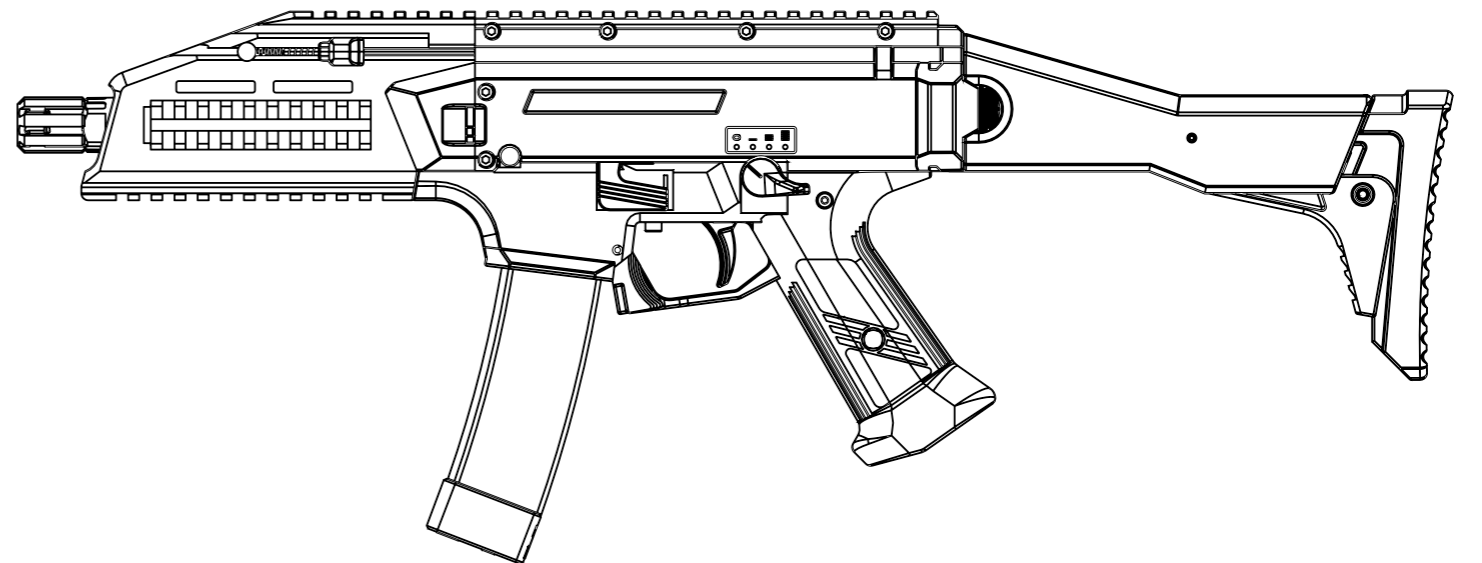

Treat every airsoft gun as if it is loaded.

Always wear eye protection designed for airsoft guns when handling or shooting or in range of any airsoft gun, and wear them over prescription glasses.

Keep your finger off the trigger until ready to shoot.

Never point the airsoft gun at anything you do not wish to shoot.

Keep the airsoft gun on safe until ready to shoot.

Avoid ricochet. Never shoot at a hard or flat surface or at water.

Backstops should be inspected for wear before and after each use. Discontinue use if the backstop surface shows signs of failure. Since backstop surfaces eventually fail, always place the backstop in a location that will be safe should the backstop fail. Discontinue the use of a backstop if the projectile rebounds or ricochets.

ADVISORY

Perform routine inspection and maintenance, including:

- (a) Modification of the gun mechanism may cause a gun to malfunction and tampering with a gun may make it unsafe to use.
- (b) Any change in the performance, such as lowered trigger force and shortened trigger travel, indicates possible wear and that such guns should be inspected, replaced, or properly repaired, and repairs should only be made by qualified personnel.
- (c) Check any gun that has been dropped to ensure that its function has not been affected.

SMG, AEG MANUAL

Airsoft • Cal. 6mm BB • AEG

User manual
Manuel de l'utilisateur
Manual de usuario
Benutzerhandbuch

Read through this manual before use
Lisez ce manuel avant utilisation
Lea este manual antes de utilizar
Lesen Sie dieses Benutzerhandbuch
bevor Sie das Produkt in verwenden

AIRSOFT GUN
Décret N° 99-240 du 24 mars 1999 Réglementant la vente en France. Objet ayant l'apparence d'une arme à feu.
«DISTRIBUTION INTERDITE AUX MINEURS». «ATTENTION NE JAMAIS DIRIGER LE TIR VERS UNE PERSONNE».
Ce modèle factice n'est pas un jouet. A tenir à l'écart du rayon jouet. Le port de lunettes de protection est obligatoire.
Avant tout usage, lire attentivement la notice incluse dans la boîte. Compte tenu du réalisme de ces modèles factices, il est rappelé que la loi interdit le port de tout objet susceptible de constituer une arme dangereuse pour la sécurité publique.

WARNING
Cancer and reproductive harm –
www.P65Warnings.ca.gov

ADVERTENCIA
Cáncer y daño reproductivo –
www.P65Warnings.ca.gov

ActionSportGames® A/S
Bjergvangen 1
DK-3060 Espergaerde
Denmark
www.actionsportgames.com